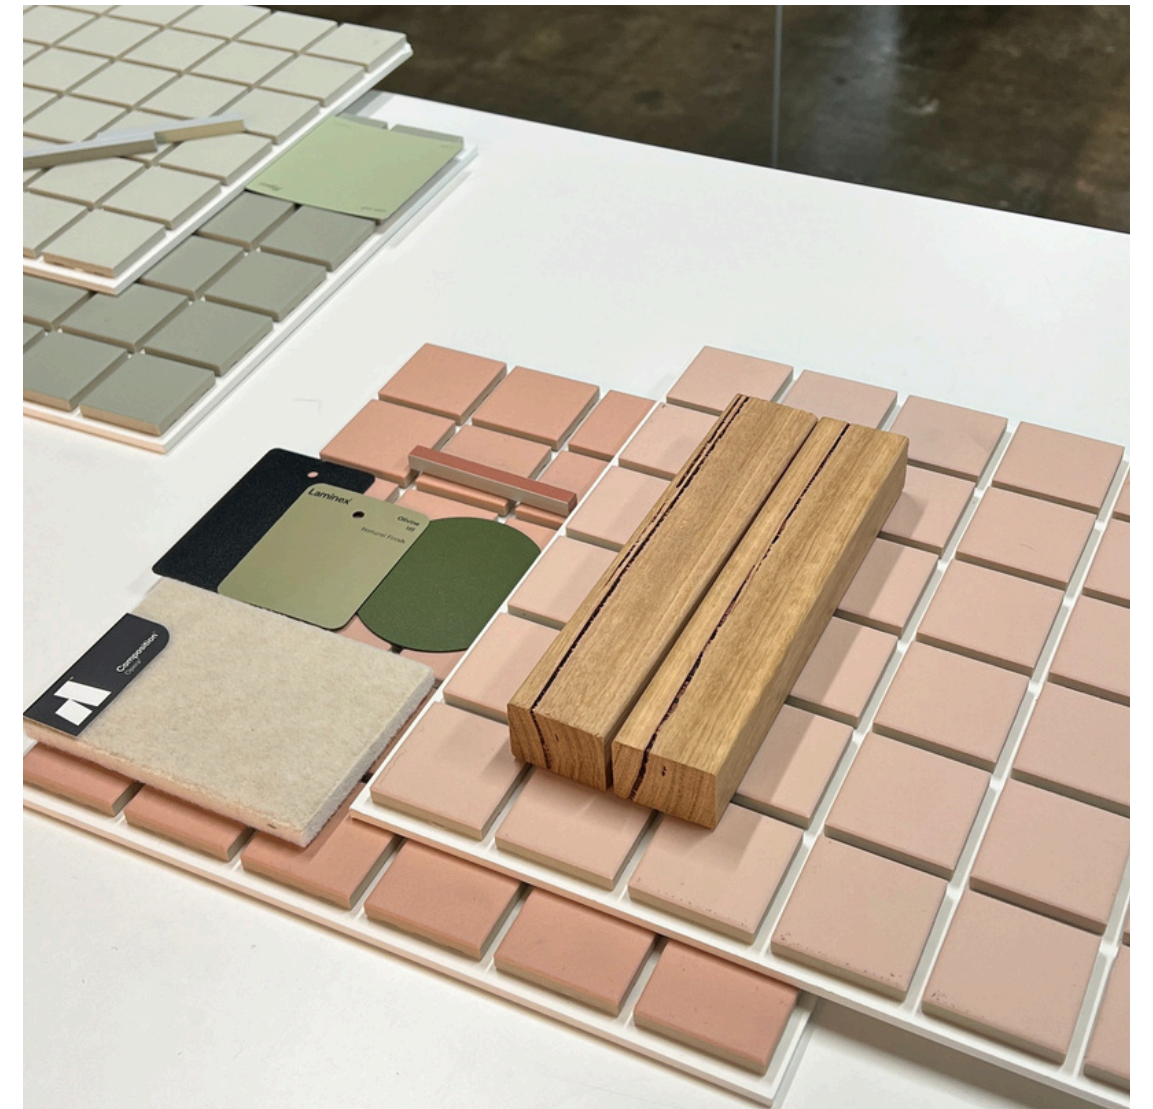

WHAT TO EXPECT

Hands-on material selection at GT&B in Newtown. We will pair together a range of products for your project to create a cohesive, considered interior. We are able to work to any budget from $10k bathroom to a $2mill home, there is something to suit everyone and every style!